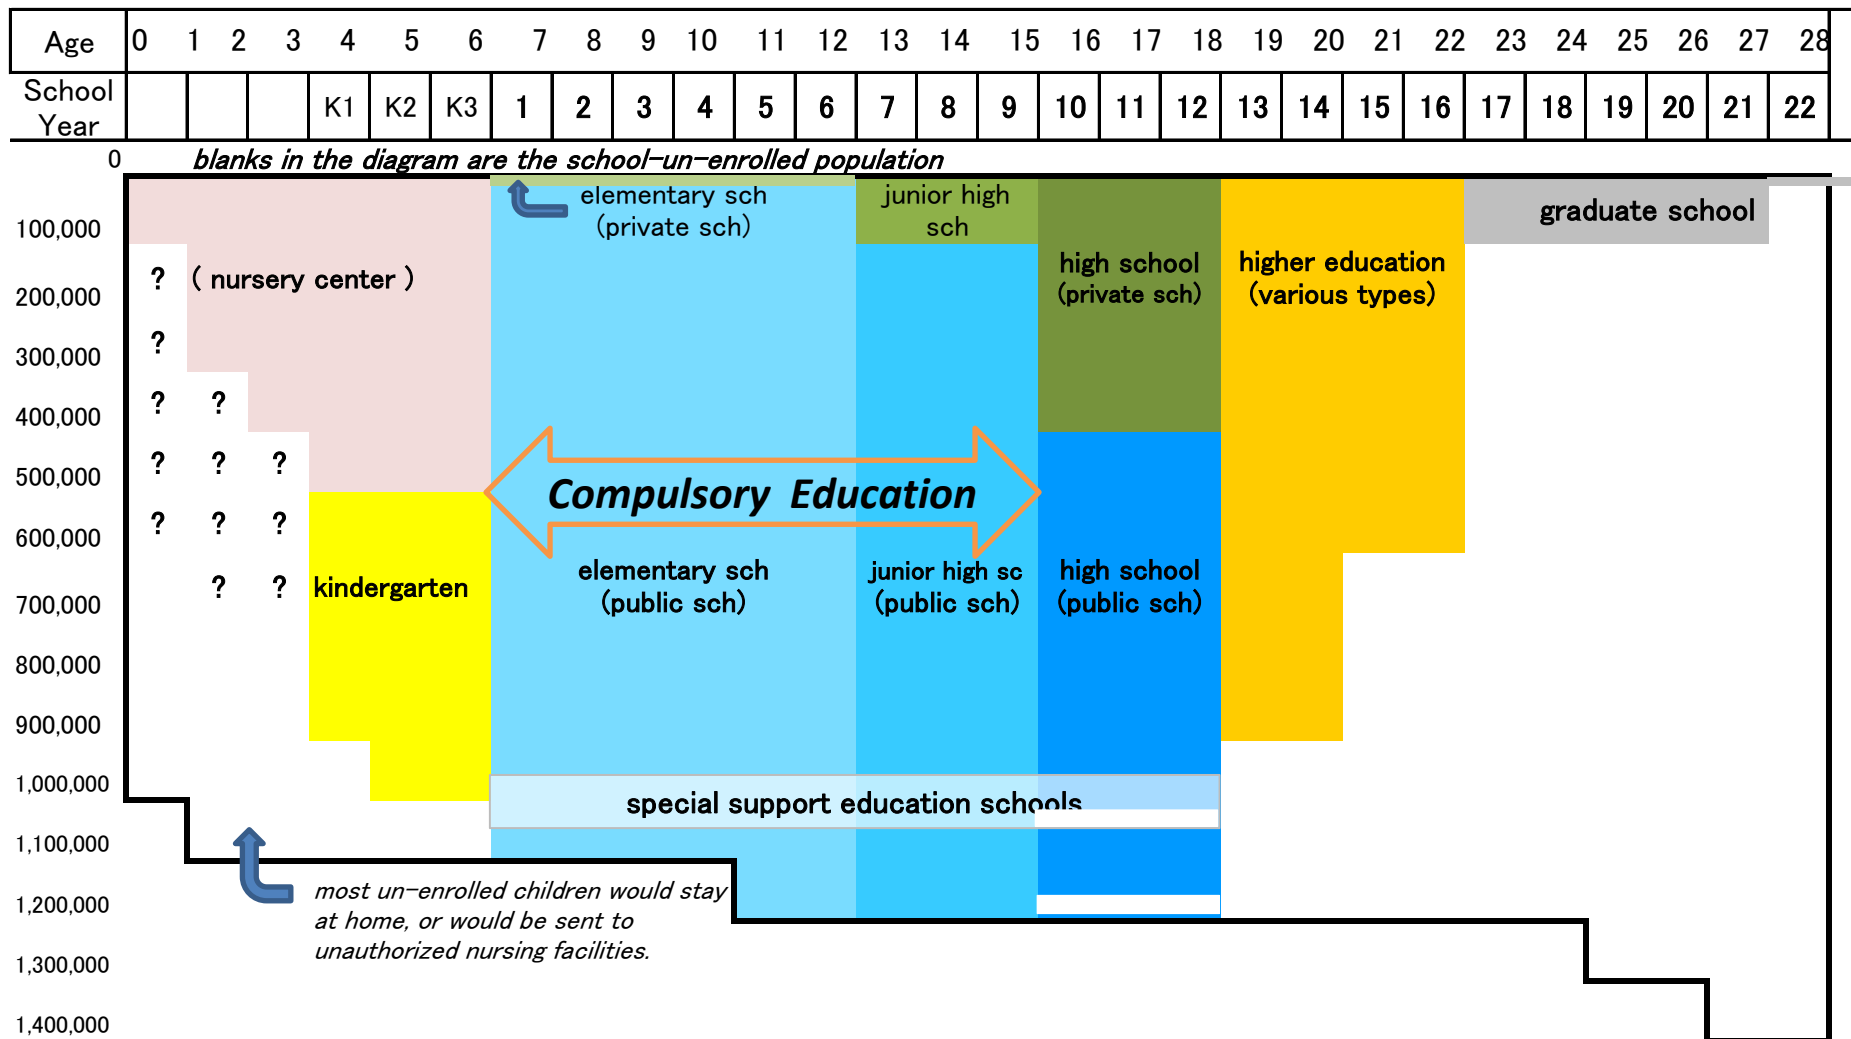

Conceptual diagram for the school age population Distribution and enrollment (2012)

Prepared by Akihiko HASHIMOTO aki@nier.go.jp
Jan. 29th 2018 NIER JAPAN

↑

Population (Apprx.)

Types of facility (with their approximate numbers in 2012)									
23,000	nursery center	200	elementary sch (private sch)	800	junior high sc (private sch)	1,300	high school (private sch)	4,400	higher education (various types)
		1,000	special support education schools						
13,000	kindergarten	21,000	elementary sch (public sch)	9,900	junior high sc (public sch)	3,700	high school (public sch)	600	graduate school